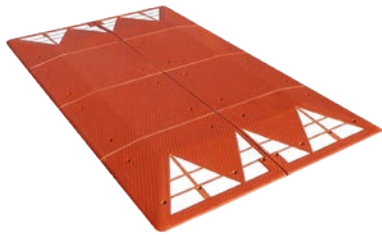

BENITO

- Urban
- Light
- Play
- Covers

Safe and Sustainable

Mobility

CYCLE LANE SEPARATOR

GOTA small

748 x 50 x 50mm

GOTA medium

775 x 164 x 90mm

GOTA large

820 x 210 x 130mm

FLEXIBLE BOLLARDS

made of polyurethane

FIXED and REMOVABLE

Gota large separator and Maia bollard - Barcelona

Maia Solar bollard - Barcelona

Speed reducer
Rojo

3000 x 1800 x 65mm
2000 x 1800 x 65mm

Speed reducer
Cuadrado

1700 x 1700 x 60mm
2200 x 1700 x 60mm
2700 x 1700 x 60mm

Speed reducer
Scuab

1700 x 1700 x 60mm
2200 x 1700 x 60mm

Cable protector