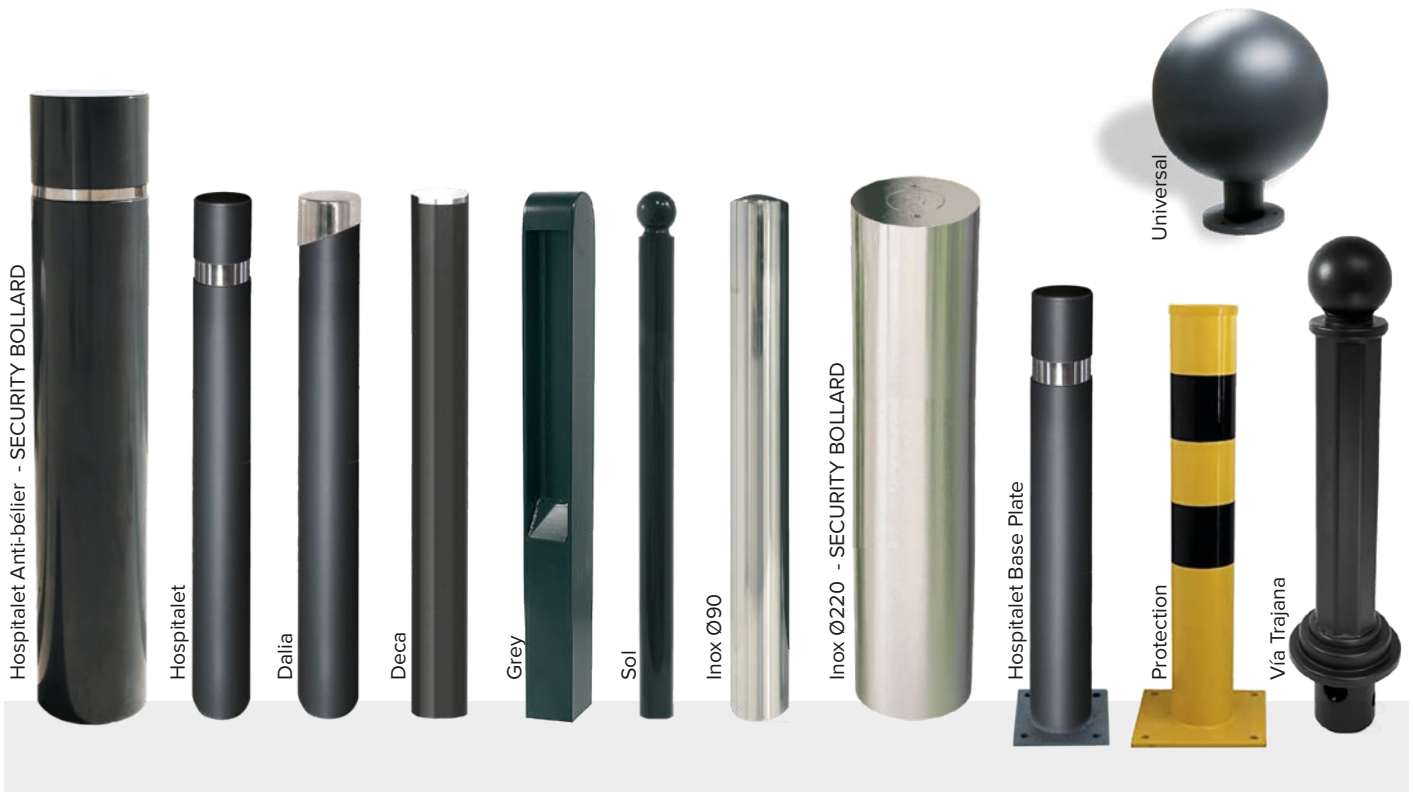

Radar speed sign with pictograms 😊 😞 in three versions :

- Connection to Electrical Grid
- Connection to Public Lighting
- Connection to Solar Panel

SECURITY AND ACCESS CONTROL

TELESCOPIC BOLLARDS

MADE OF STAINLESS STEEL

Automatic Ø220
Automatic Ø275

Semi-automatic Ø220
Semi-automatic Ø140
Semi-automatic Ø114

FIXED BOLLARD

MADE OF CONCRETE

Petrus bollard
Fixed made of concrete with LED ring

REMOVABLE BOLLARD

MADE OF STAINLESS STEEL

Ø114

Automatic bollard · HQ of the Ministry of Defence · Madrid

FIXED BOLLARDS

REMOVABLE BOLLARDS

SEMI-FLEXIBLE BOLLARDS

Dalia bollard · Portugal

SECURITY ON PEDESTRIAN CROSSINGS

Zebra light point · Interurban road · Madrid