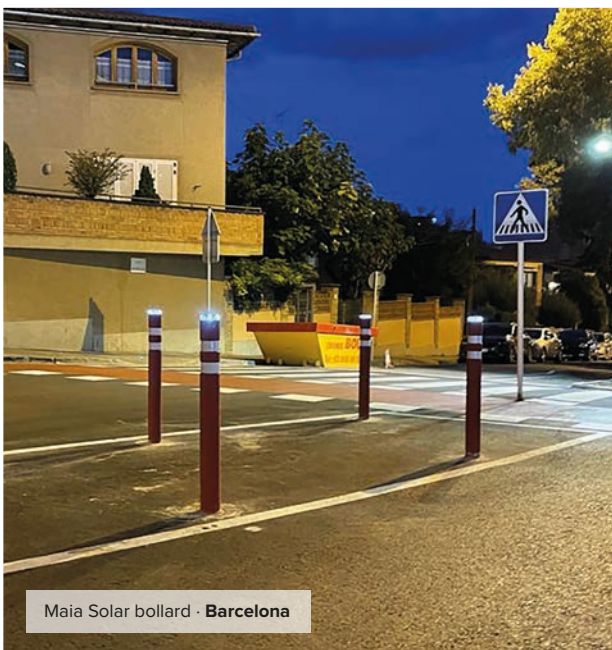

BENITO

- Urban
- Light
- Play
- Covers

Safe and Sustainable

Mobility

CYCLE LANE SEPARATOR

GOTA small

748 x 50 x 50mm

GOTA medium

775 x 164 x 90mm

GOTA large

820 x 210 x 130mm

FLEXIBLE BOLLARDS

made of polyurethane

FIXED and REMOVABLE

Gota large separator and Maia bollard - Barcelona

Maia Solar bollard - Barcelona