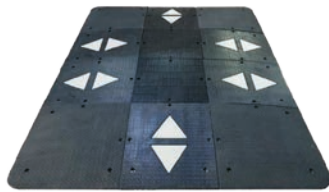

Speed reducer
Rojo

3000 x 1800 x 65mm
2000 x 1800 x 65mm

Speed reducer
Cuadrado

1700 x 1700 x 60mm
2200 x 1700 x 60mm
2700 x 1700 x 60mm

Speed reducer
Scuab

1700 x 1700 x 60mm
2200 x 1700 x 60mm

Cable protector