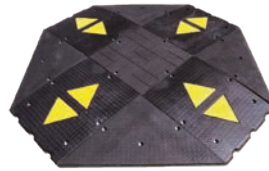

Speed reducer
Rojo

3000 x 1800 x 65mm
2000 x 1800 x 65mm

Speed reducer
Cuadrado

1700 x 1700 x 60mm
2200 x 1700 x 60mm
2700 x 1700 x 60mm

Speed reducer
Scuab

1700 x 1700 x 60mm
2200 x 1700 x 60mm

Cable protector