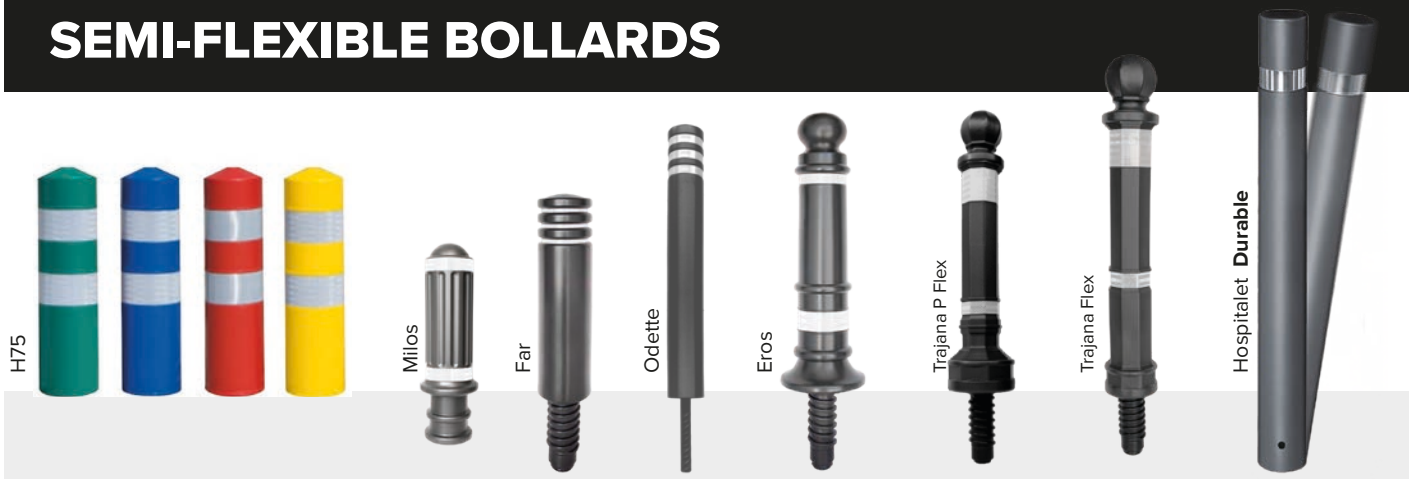

Automatic Ø220
Automatic Ø275

Semi-automatic Ø220
Semi-automatic Ø140
Semi-automatic Ø114

FIXED BOLLARD

MADE OF CONCRETE

Petrus bollard
Fixed made of concrete with LED ring

REMOVABLE BOLLARD

MADE OF STAINLESS STEEL

Ø114

Automatic bollard · HQ of the Ministry of Defence · Madrid

FIXED BOLLARDS

REMOVABLE BOLLARDS

SEMI-FLEXIBLE BOLLARDS

Dalia bollard · Portugal

SECURITY ON PEDESTRIAN CROSSINGS

Zebra light point · Interurban road · Madrid